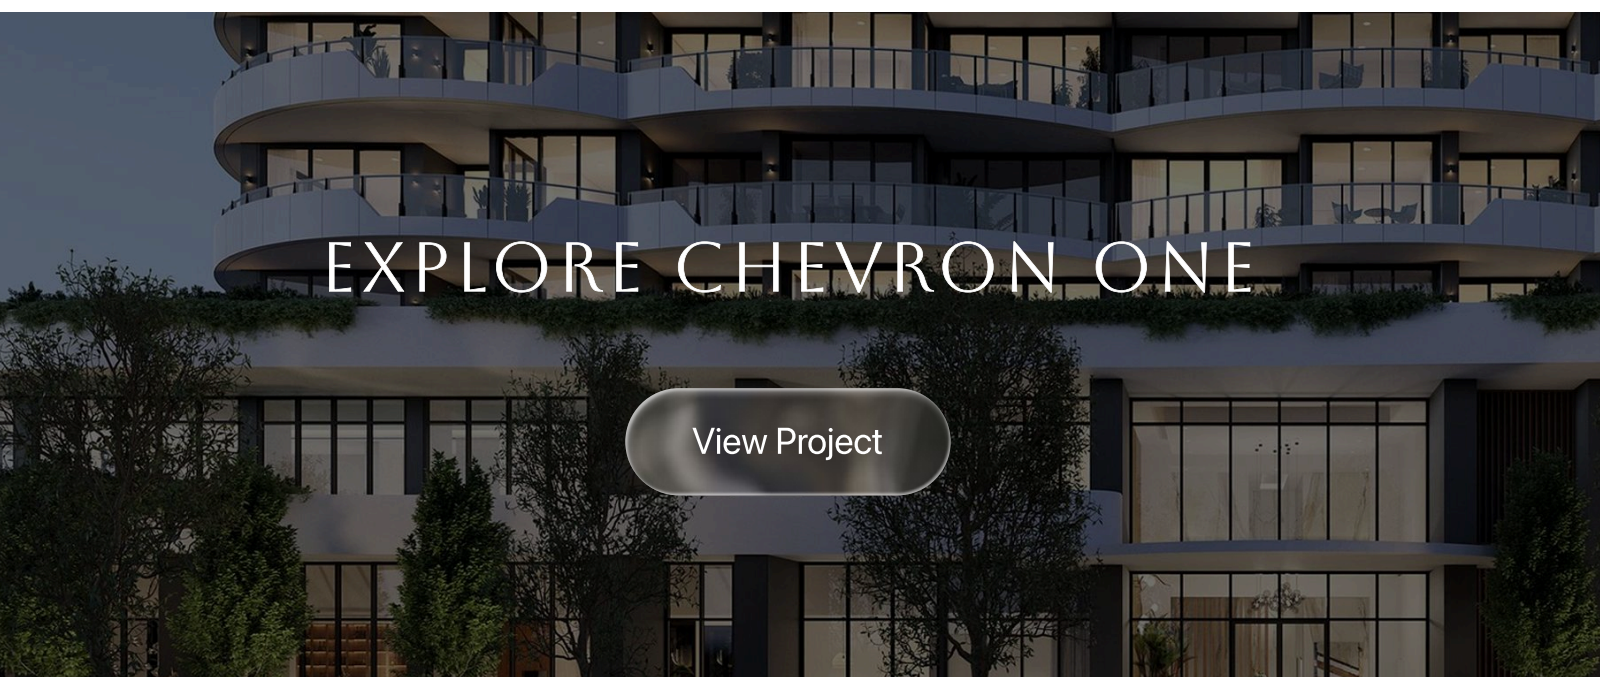

# Trusted on Landmark Projects

From high-rise residential towers to complex commercial developments, we work closely with builders and contractors to deliver trusted solutions engineered for real world performance.

[View Project](#)

Chevron One is a testament to that trust. As one of the Gold Coast's most iconic 41 level luxury residential towers, the project demanded proven solutions and dependable support from start to finish. Our metal stud and track systems, provided the structural integrity and performance required to bring this landmark development to life.