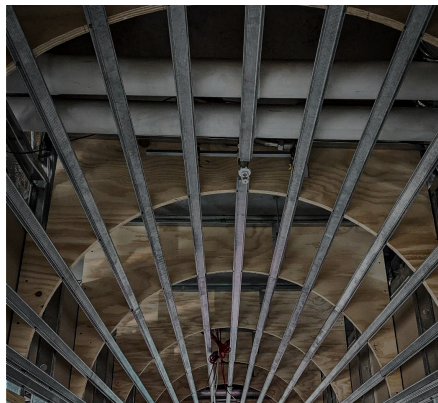

Framing

Intex Framing Products

[View Now](#)