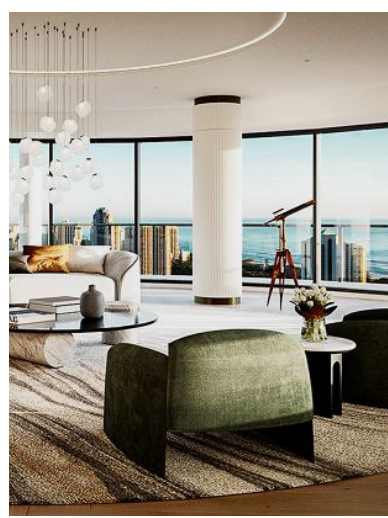

Campaign

Build with Confidence

[Watch Video](#)